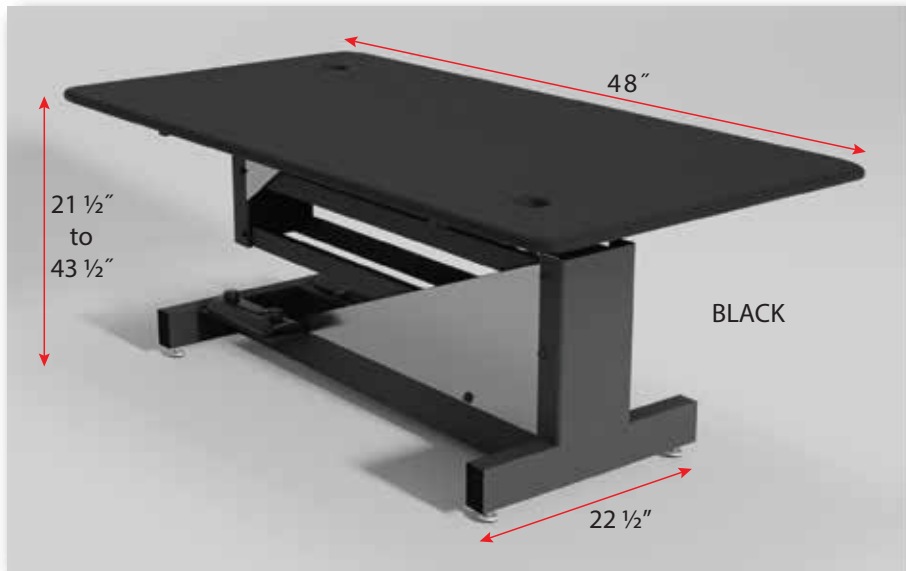

Textured
non-slip
table top
available in
five colors.

Groomer's Best, Inc.
616 S Sioux Blvd
Brandon, SD 57005

www.groomersbest.com
www.sportsmansbest.com
www.bestutilitysink.com