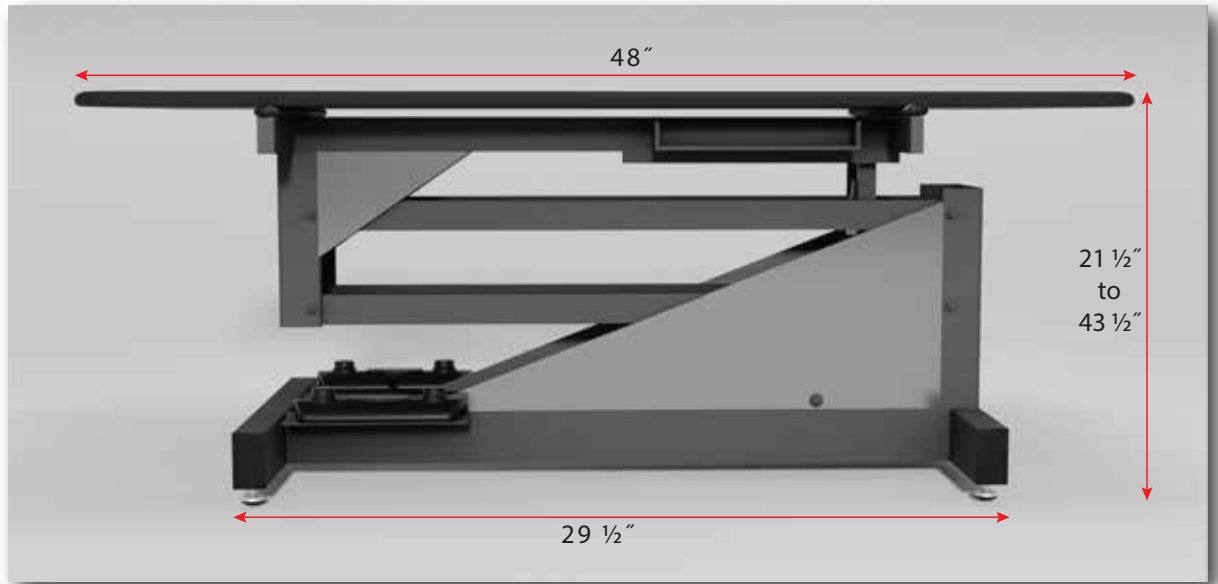

Textured
non-slip
table top
available in
five colors.

Groomer's Best, Inc.
616 S Sioux Blvd
Brandon, SD 57005

www.groomersbest.com
www.sportsmansbest.com
www.bestutilitysink.com