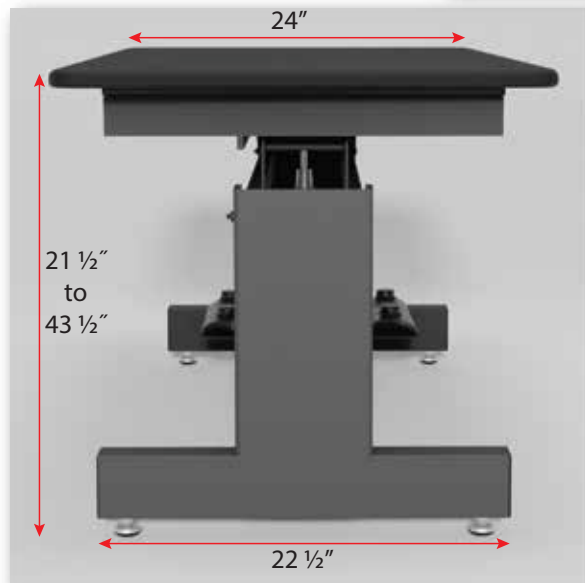

Textured
non-slip
table top
available in
five colors.

Groomer's Best, Inc.
616 S Sioux Blvd
Brandon, SD 57005

www.groomersbest.com
www.sportsmansbest.com
www.bestutilitysink.com